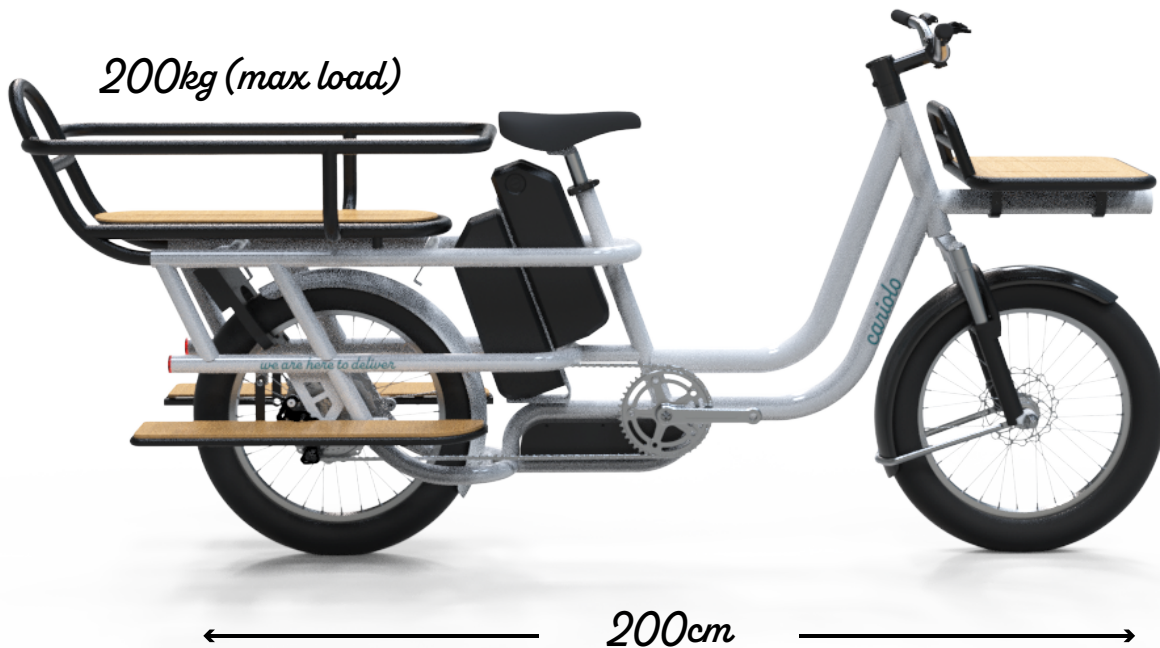

cariolo we are here to deliver

LT1

Aluminum 6061 frame

Bafang motor 250w

48v/20ah (2 battery optional)

Shimano Altus 7-speed

110mm front suspension

2P hydraulic disc brakes

CST 20" tires

- *Seat anti-theft lock*
- *One Size fits all*
- *IOT integrated lock*
- *Battery anti-theft system*
- *Optional child rack*
- *Optional delivery rack*